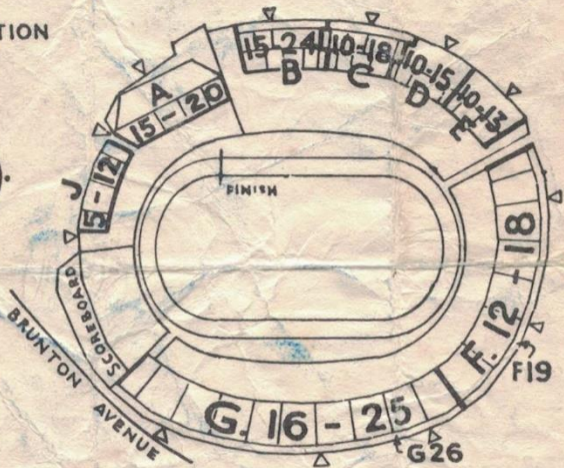

MAIN STADIUM
MELBOURNE CRICKET GROUND

XVIth 1956

Nov. 28

1956

11/-

INC. TAX

XVI OLYMPIAD, MELBOURNE

NOVEMBER 22—DECEMBER 8, 1956

2ND. ELEVATION

MAIN STADIUM - MELBOURNE CRICKET GROUND